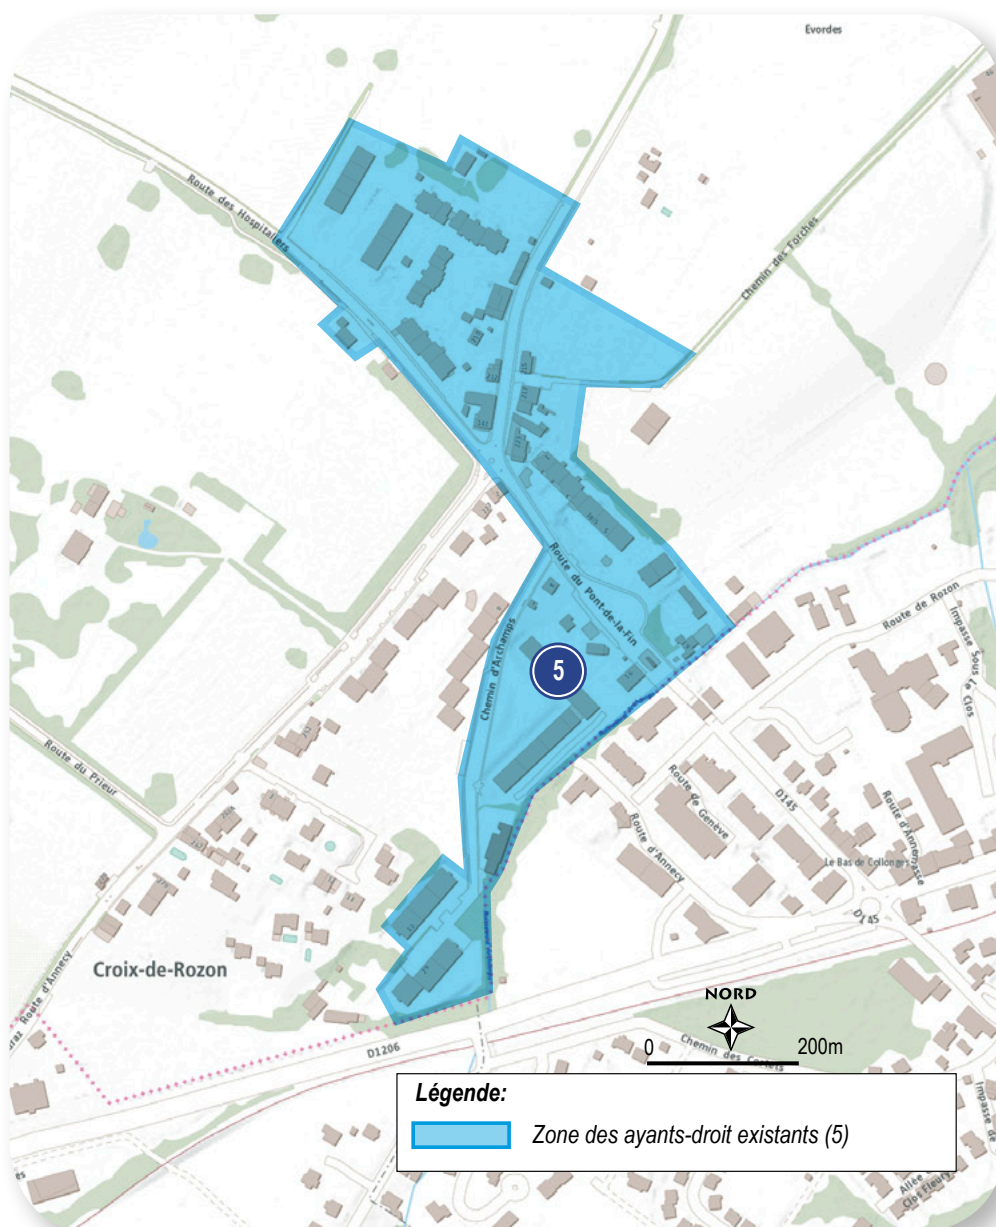

MACARON

Zone 5

La Croix-de-Rozon

Commune
de
Bardonnex

List of streets per zone of parking badge

- Route d'Anney, its section between no 202 and la route des Hospitaliers;
- Route d'Anney, its section between la route des Hospitaliers and le n° 241, for the north-west side of the road (direction of traffic towards France);
- Route du Pont-de-la-Fin;
- Chemin d'Archamps.

© Mairie de Vernier

HOW DOES THE PARKING BADGE WORK?

The parking Badge

It enables residents, shopkeepers and companies to be exempt from parking restrictions in parking badge zones (except on police order).